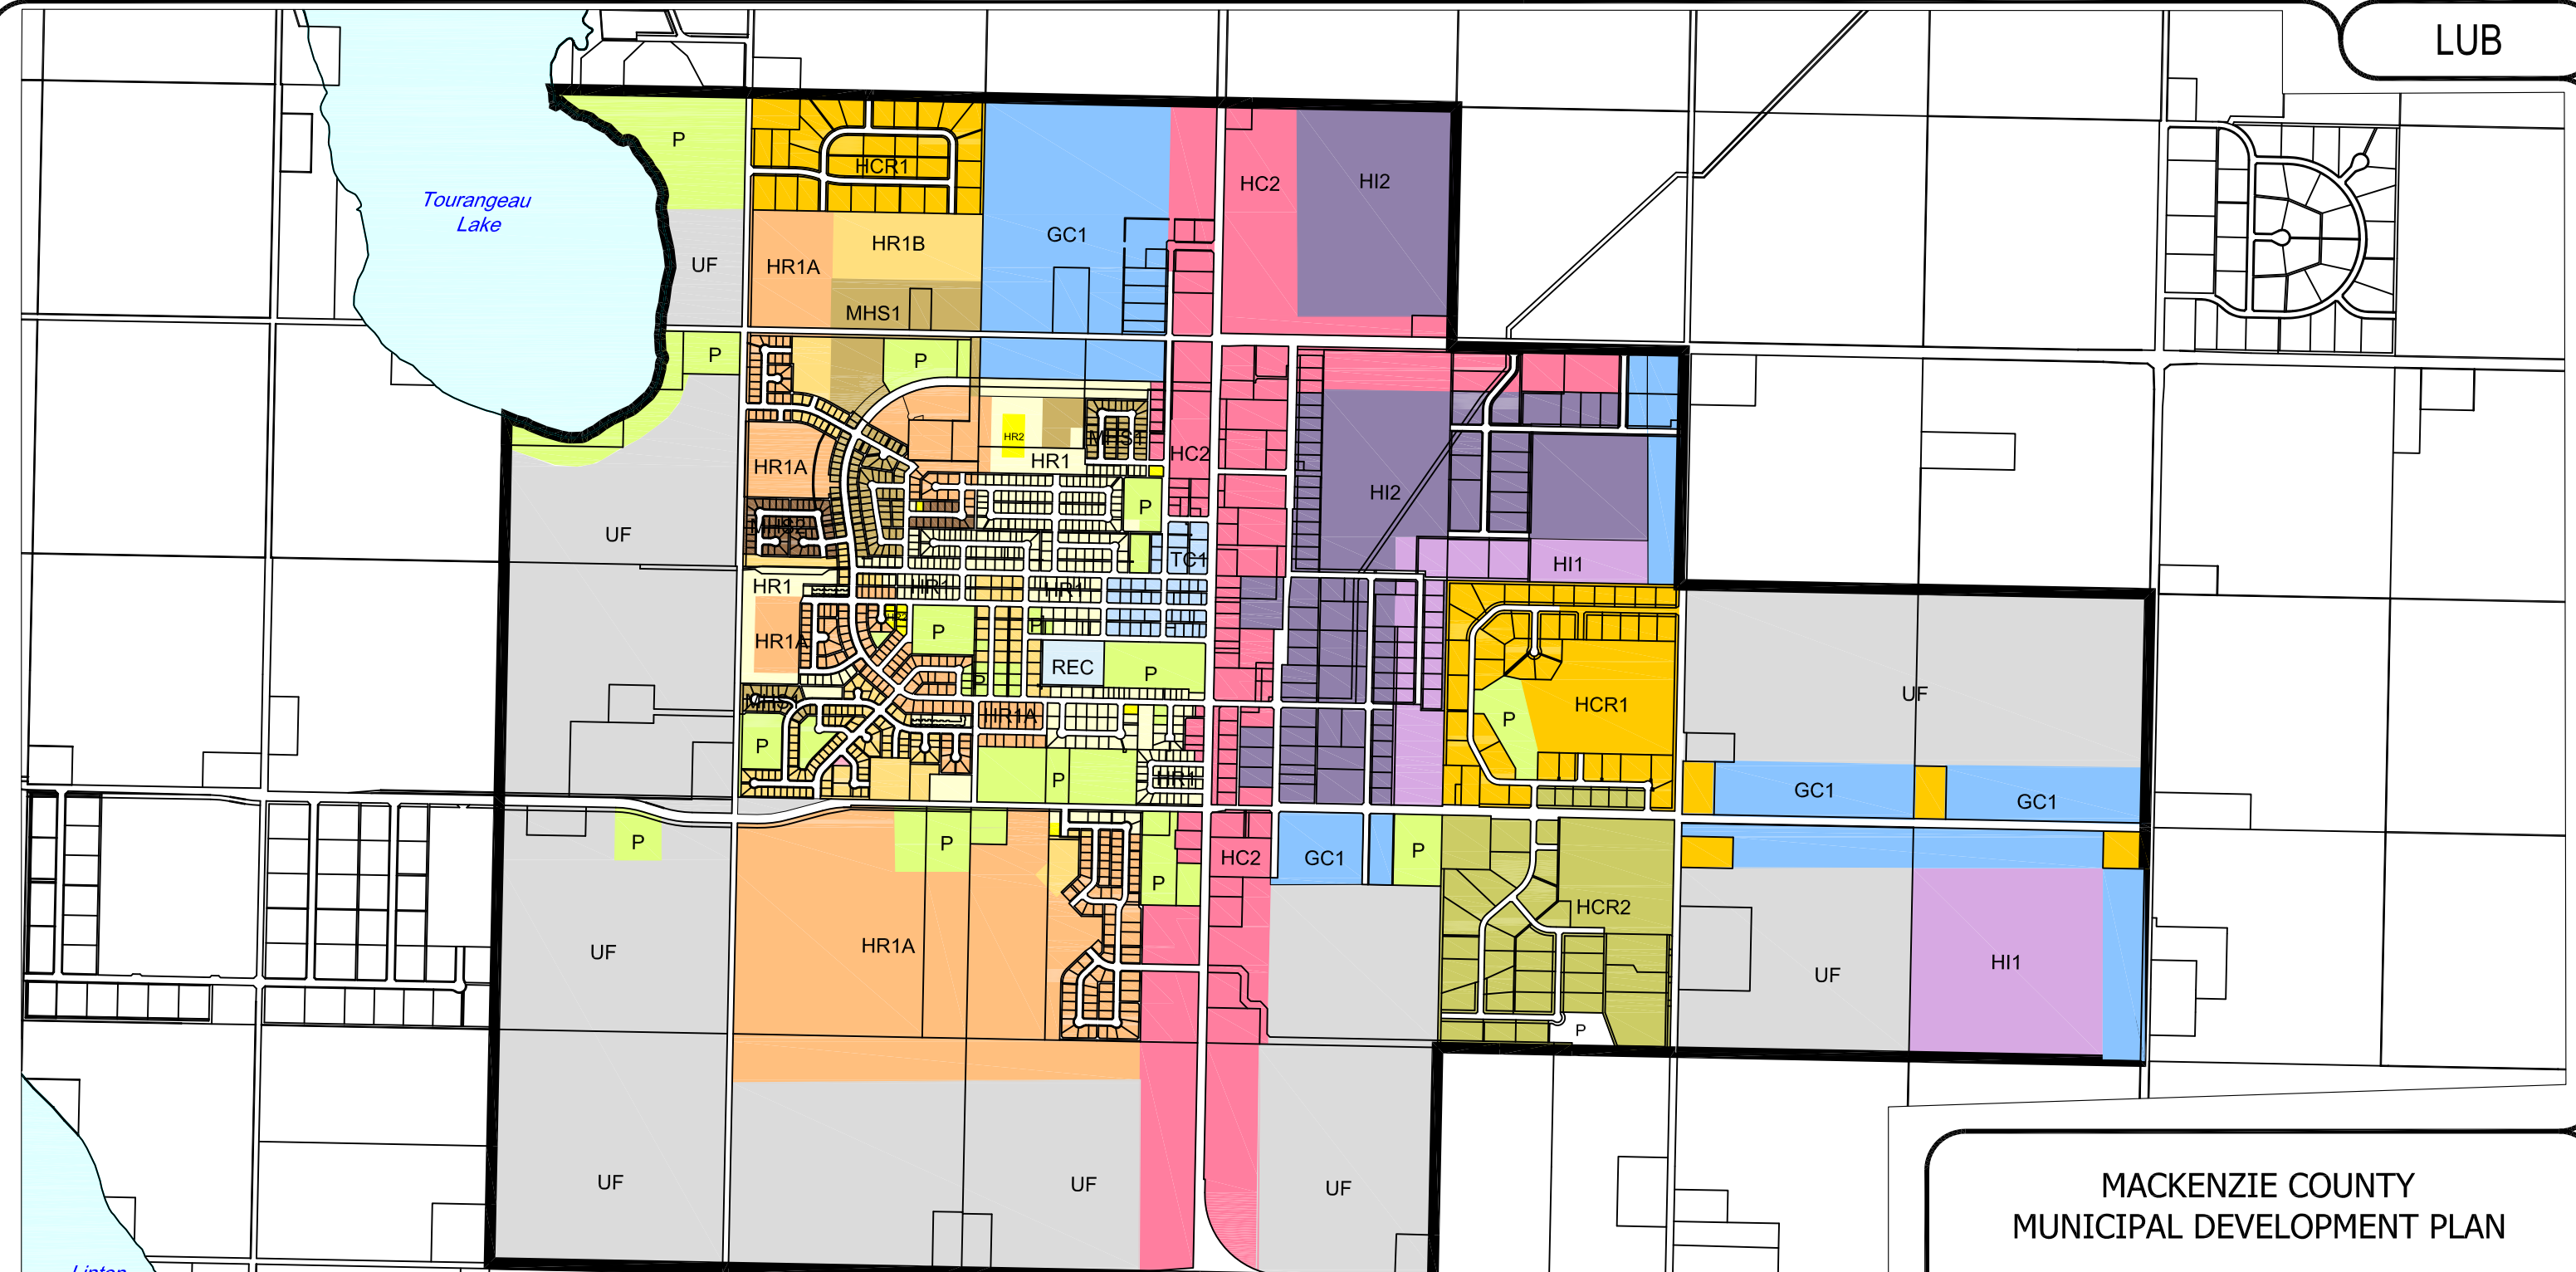

Tourangeau Lake

Linton Lake

LEGEND

HR1	HAMLET RESIDENTIAL 1	TC1	LA CRETE TOWN CENTRE COMMERCIAL
HR1A	HAMLET RESIDENTIAL 1A	HC2	LA CRETE HIGHWAY COMMERCIAL
HR1B	HAMLET RESIDENTIAL 1B	HI1	HAMLET INDUSTRIAL 1
HR2	HAMLET RESIDENTIAL 2	HI2	HAMLET INDUSTRIAL 2
HCR1	HAMLET COUNTRY RESIDENTIAL 1	P	PUBLIC / INSTITUTIONAL
HCR2	HAMLET COUNTRY RESIDENTIAL 2	REC	RECREATION
MHS1	MANUFACTURED HOME SUBDIVISION 1	UF	URBAN FRINGE
MHS2	MANUFACTURED HOME SUBDIVISION 2	GC1	LA CRETE GENERAL COMMERCIAL

MACKENZIE COUNTY
MUNICIPAL DEVELOPMENT PLAN
HAMLET OF LA CRETE
LAND USE BYLAW DISTRICT MAP